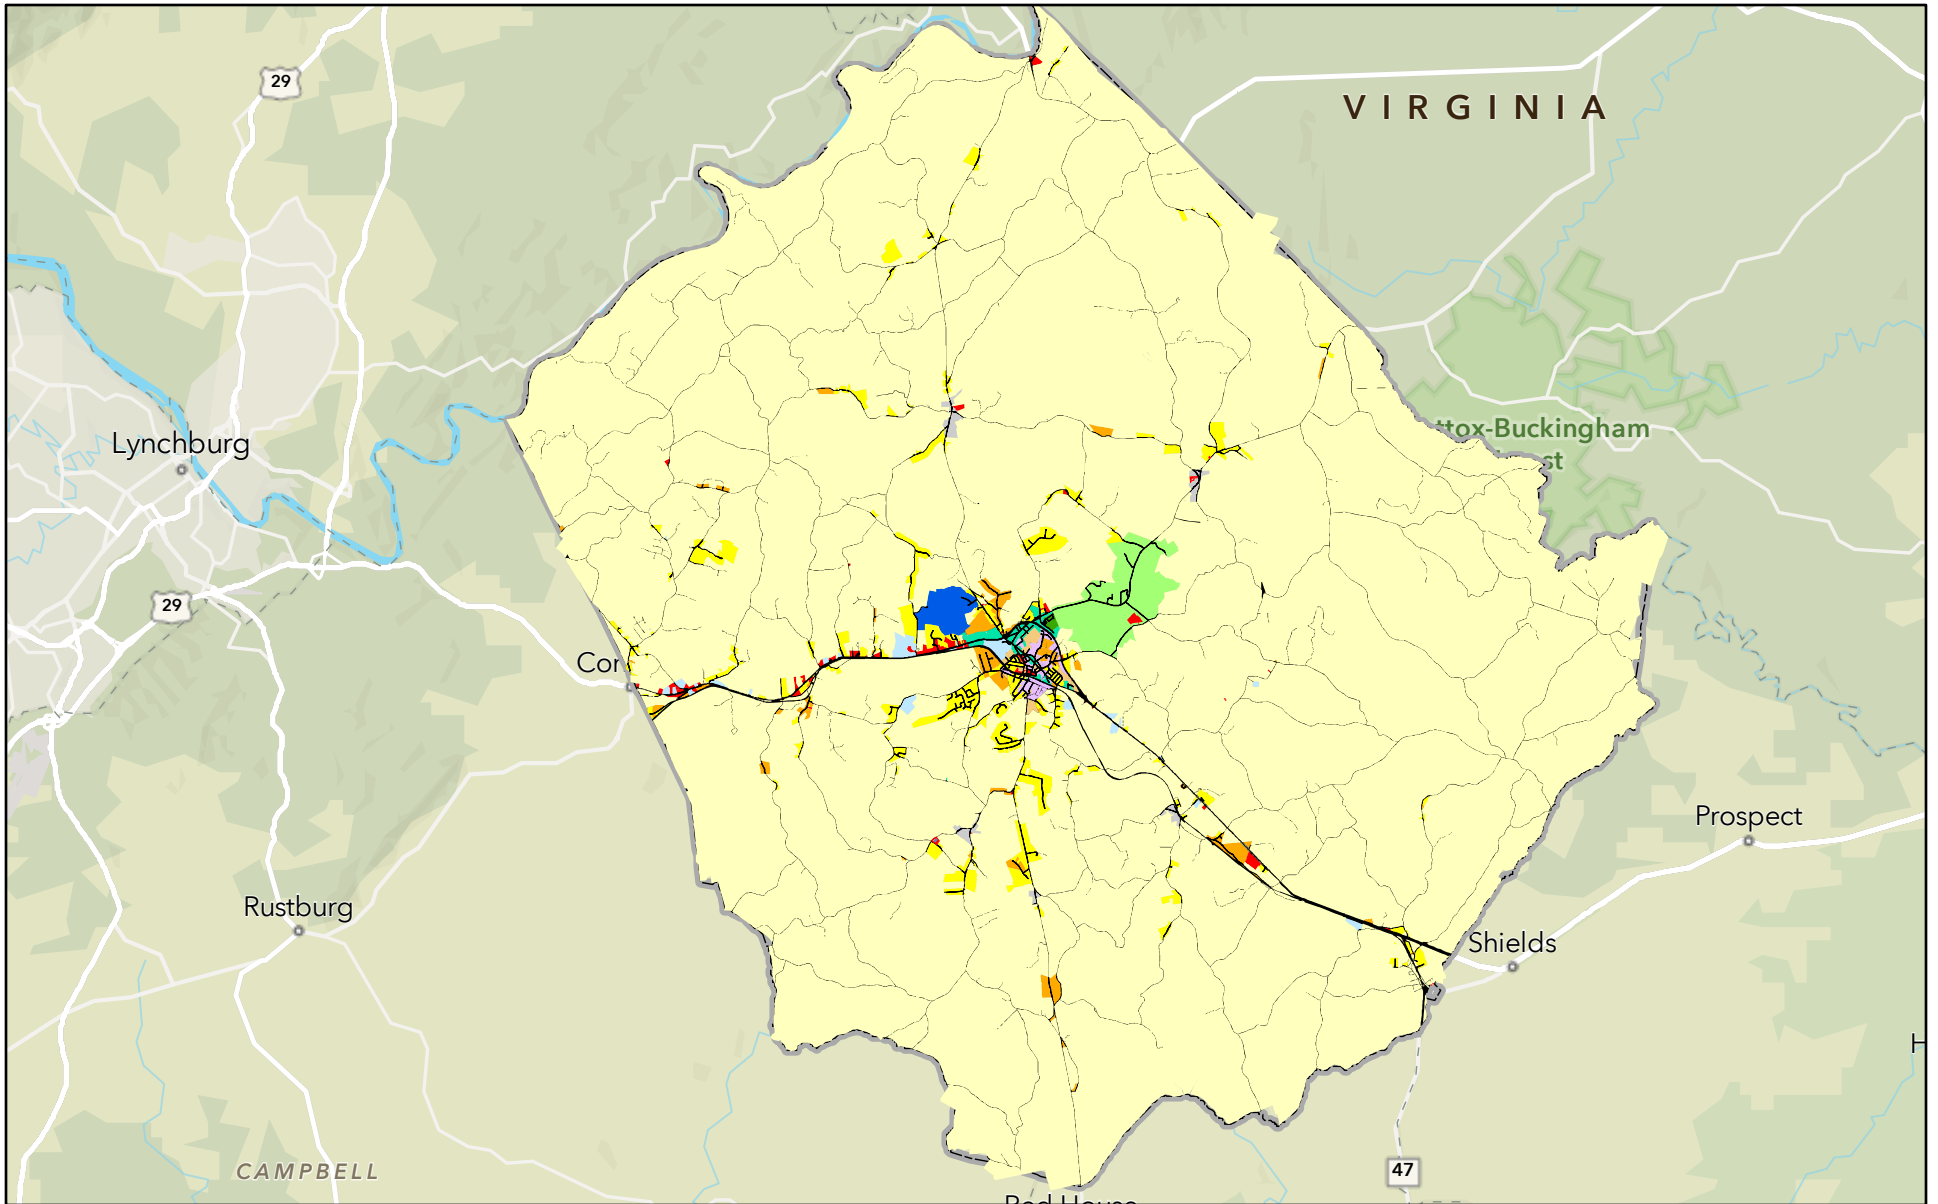

Appomattox County, VA

1/23/2026, 1:19:15 AM

Sources: Esri, TomTom, Garmin, FAO, NOAA, USGS, (c) OpenStreetMap contributors, and the GIS User Community