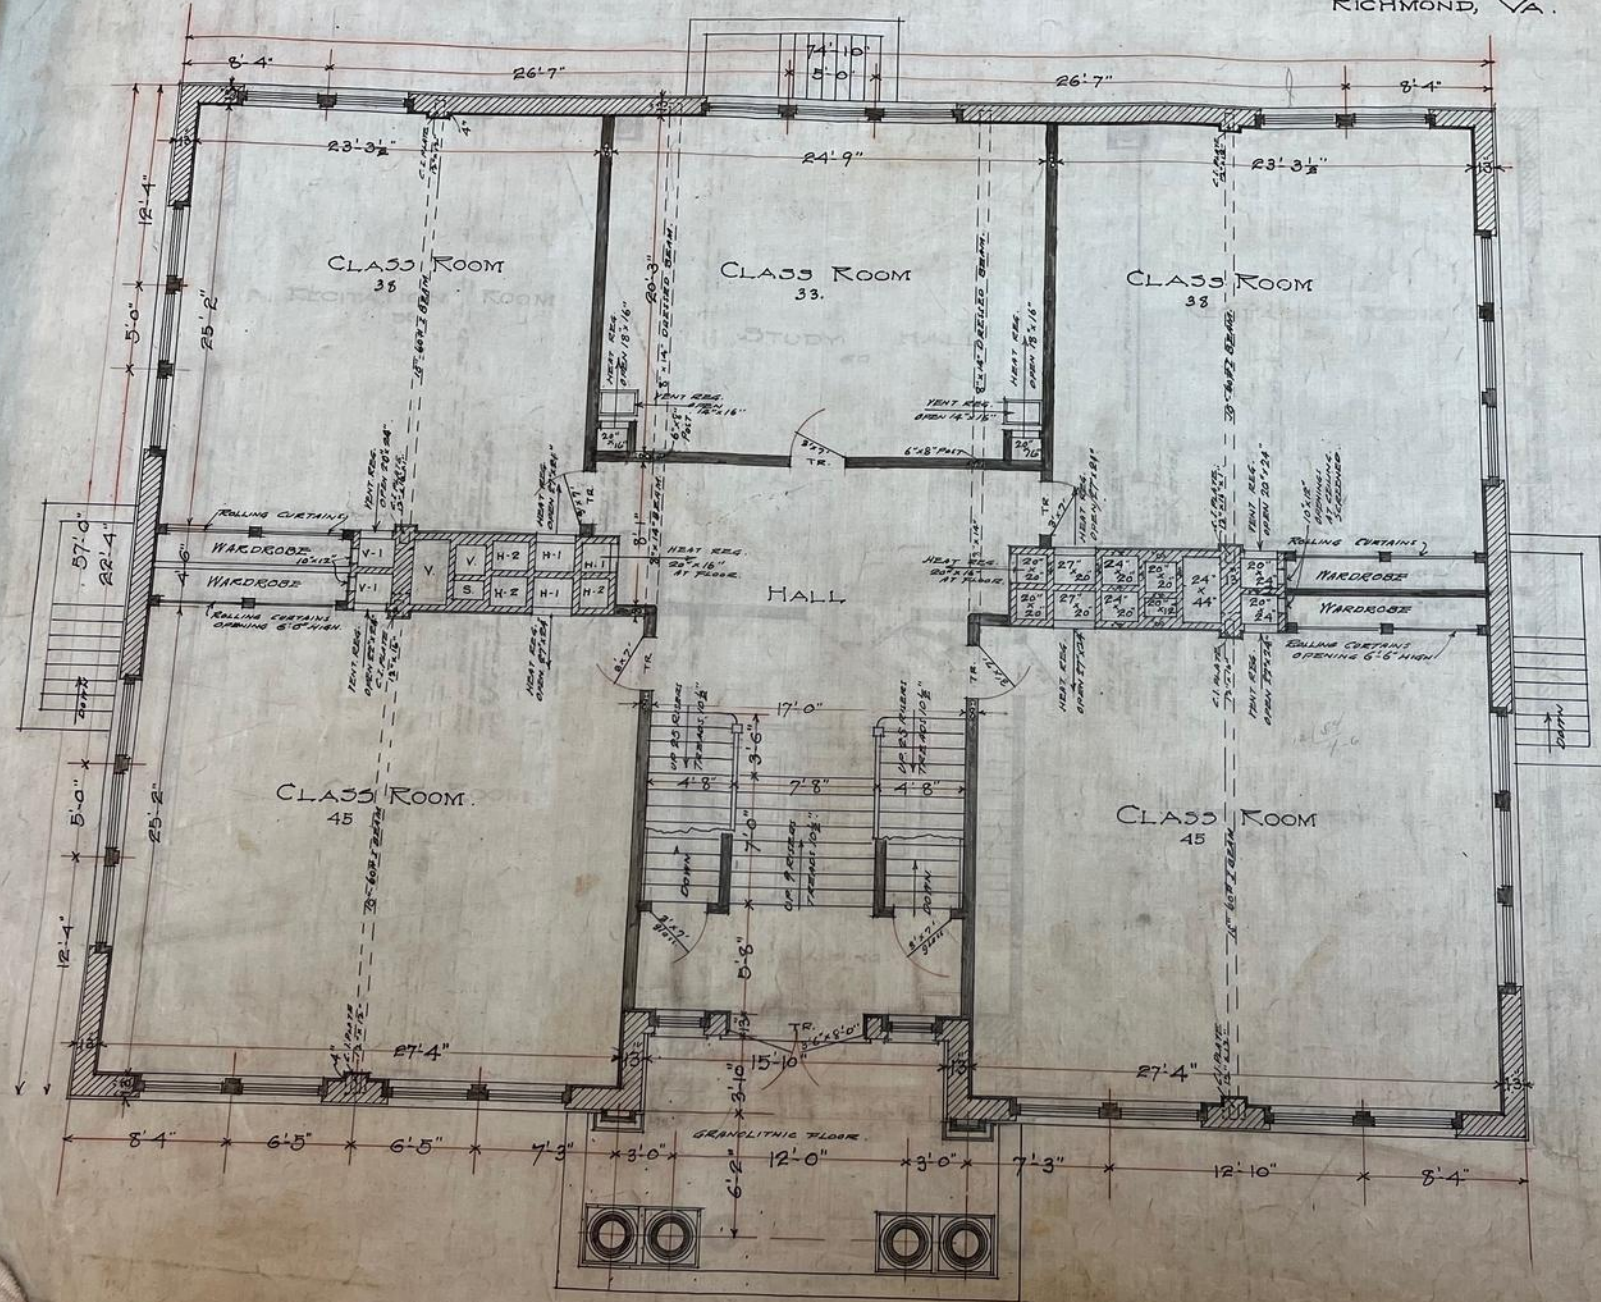

COM. NO. 1528
SHEET NO. 2
SCALE 1/4"=1 FOOT
MAY, 1908.

AGRICULTURAL HIGH SCHOOL APPOMATTOX VIRGINIA.

CHARLES M. ROBINSON
SCHOOL ARCHITECT.
10TH & MAIN STS.
RICHMOND, VA.

FIRST FLOOR PLAN.
SCALE 1/4"=1.0"