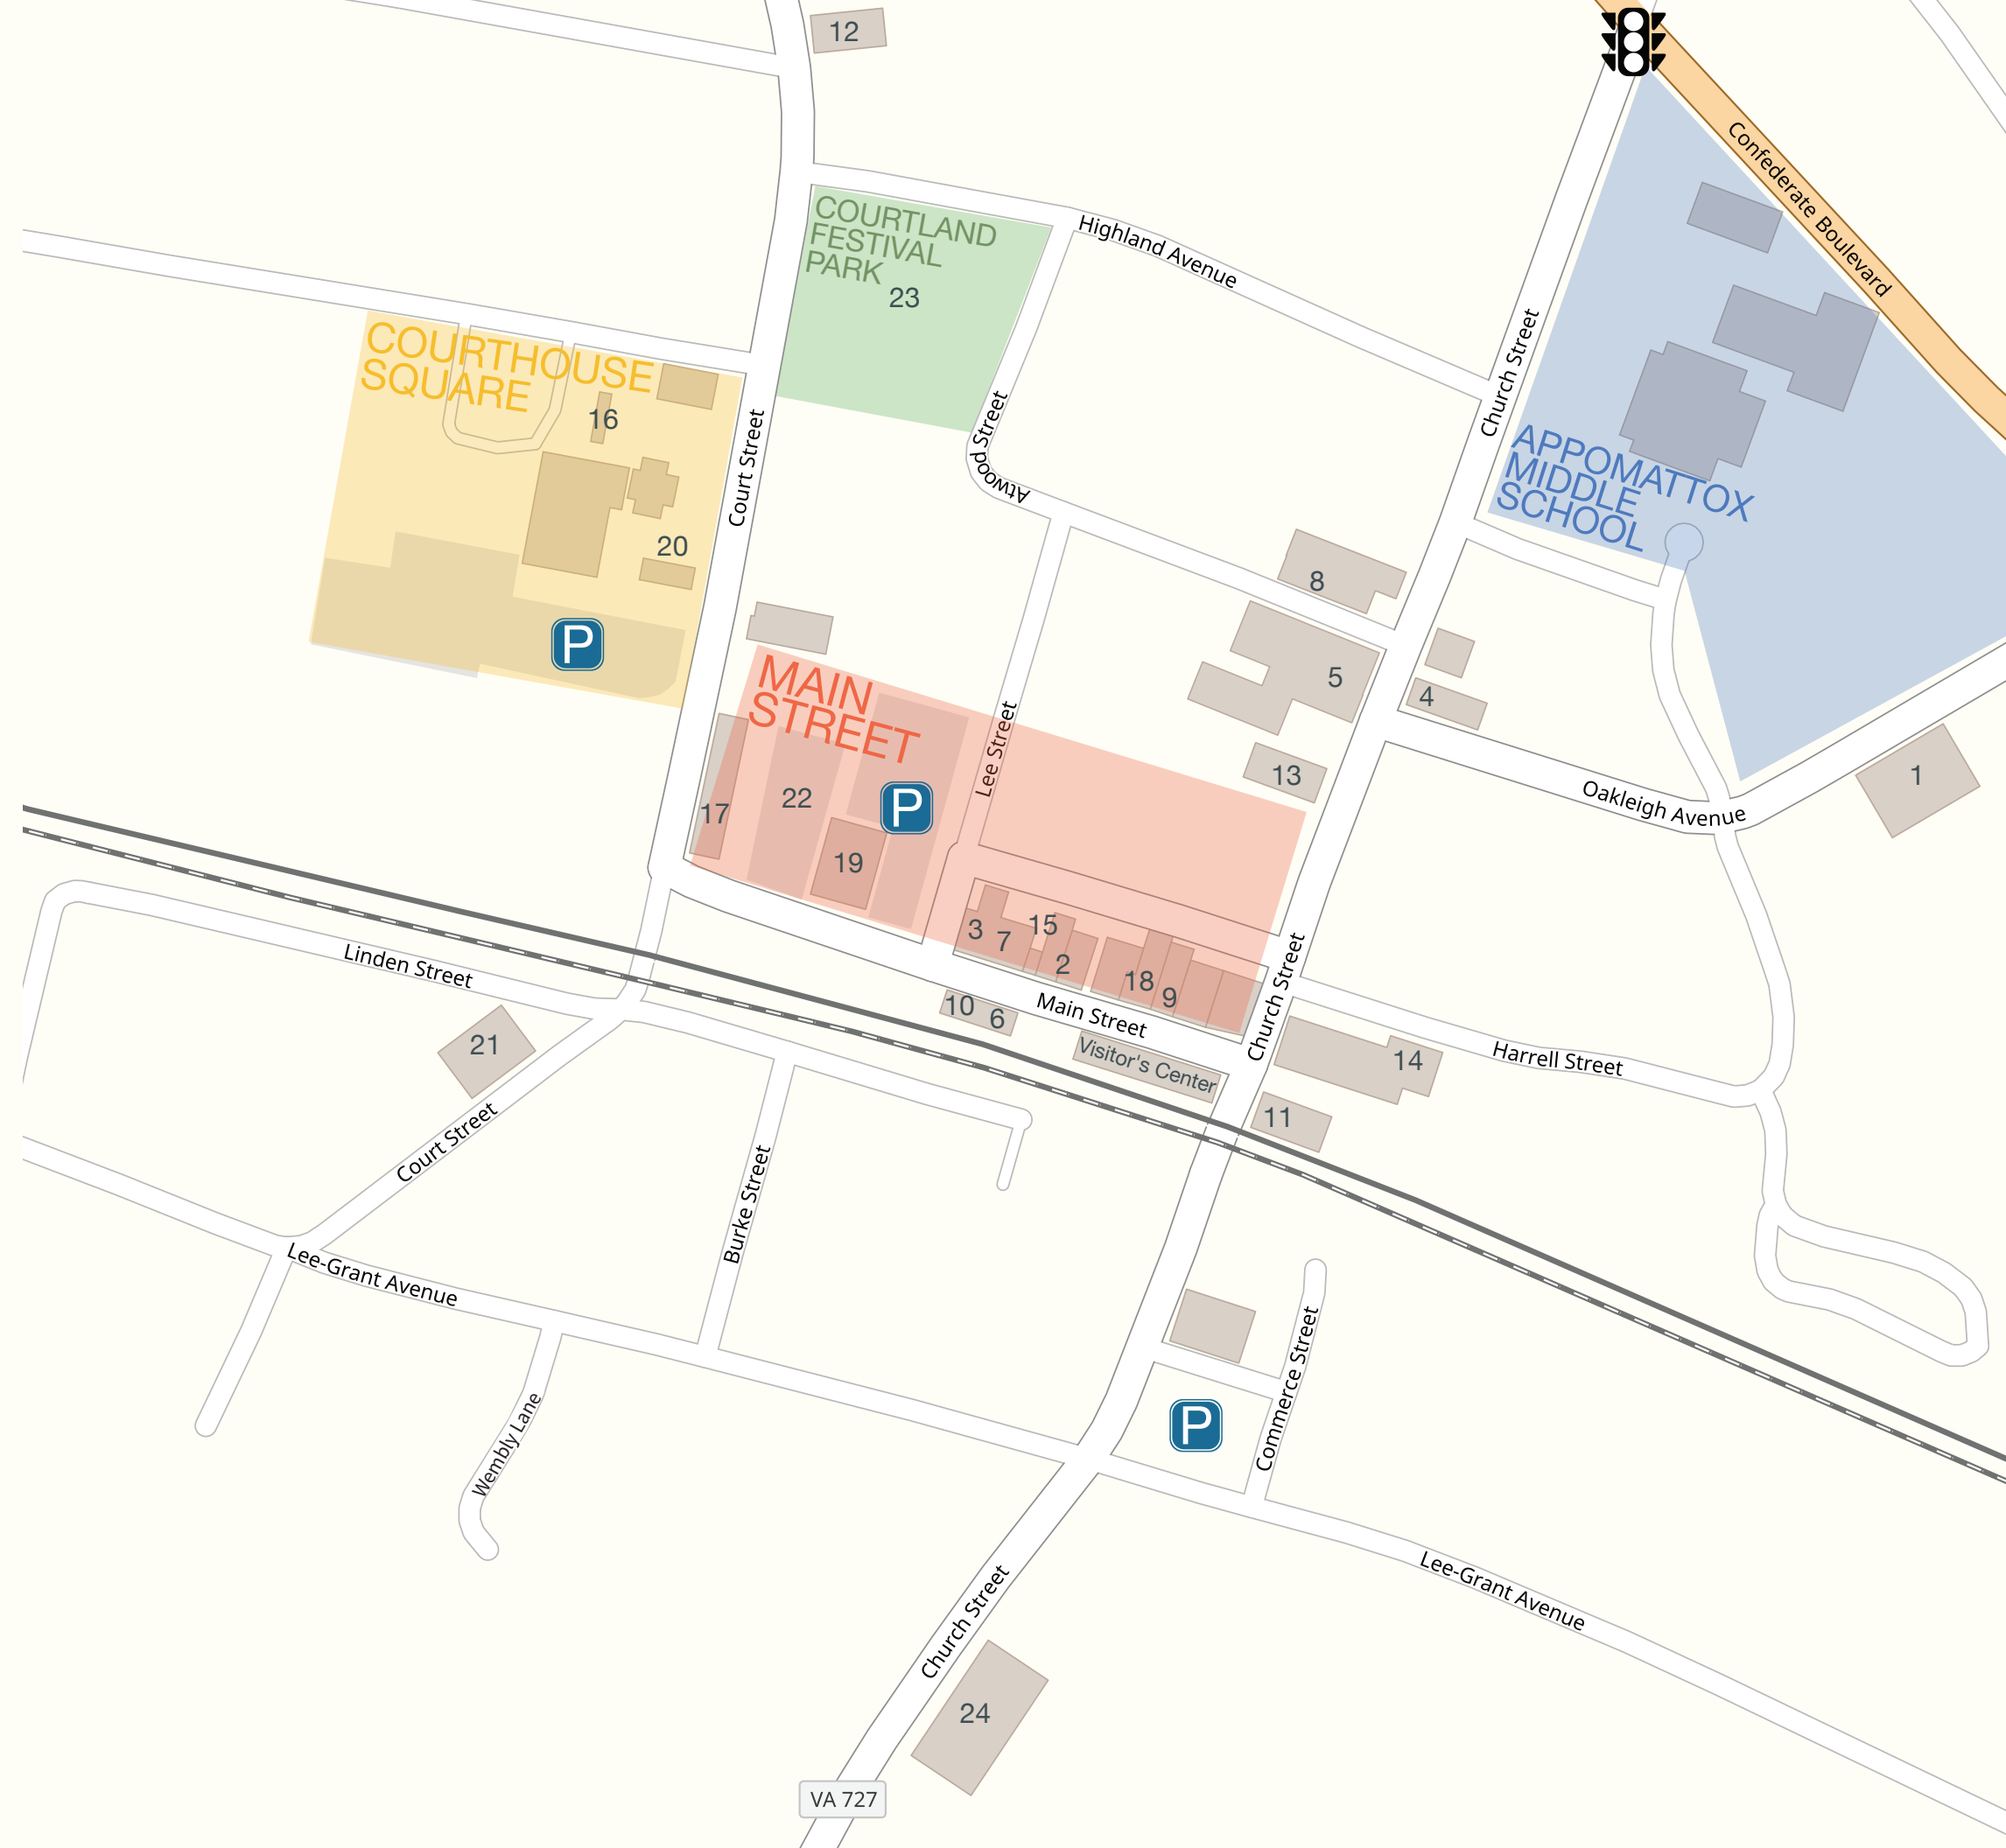

DINING

8. Bull Daddy's
9. Dairy Queen
10. Domino's Pizza
11. El Cazador
12. Golden China
13. Hardee's
14. Joe Bean's Express Espresso
15. McDonald's
16. Pino's Italian
17. Subway
18. Taco Bell
19. Taco Wagon
20. Wendy's

GENERAL

16. Appomattox County Historical Museum
17. Chamber of Commerce
18. Farmer's Bank
19. Library
20. Monument Circle
21. Town Office
22. Abbitt Park
23. Courtland Festival Park

LODGING

24. Longacre Bed & Breakfast
1. The Babcock House

DINING

8. Bull Daddy's
9. Dairy Queen
10. Domino's Pizza
11. El Cazador
12. Golden China
13. Hardee's
14. Joe Bean's Express Espresso
15. McDonald's
16. Pino's Italian
17. Subway
18. Taco Bell
19. Taco Wagon Mexican Restaurant
20. Pizza Hut
21. Wendy's
22. Food Trucks
23. Loose Shoe Too Brewery

LODGING

24. Appomattox Inn & Suites
25. Budget Inn
26. Longacre Bed & Breakfast
27. Super 8 Motel
28. North Creek Ridge B&B
29. The Babcock House

OUTDOOR

30. Appomattox Town Park
31. C&S Family Farm
32. Elk Creek Frisbee Disc Golf Course
33. Wilt Family Farm