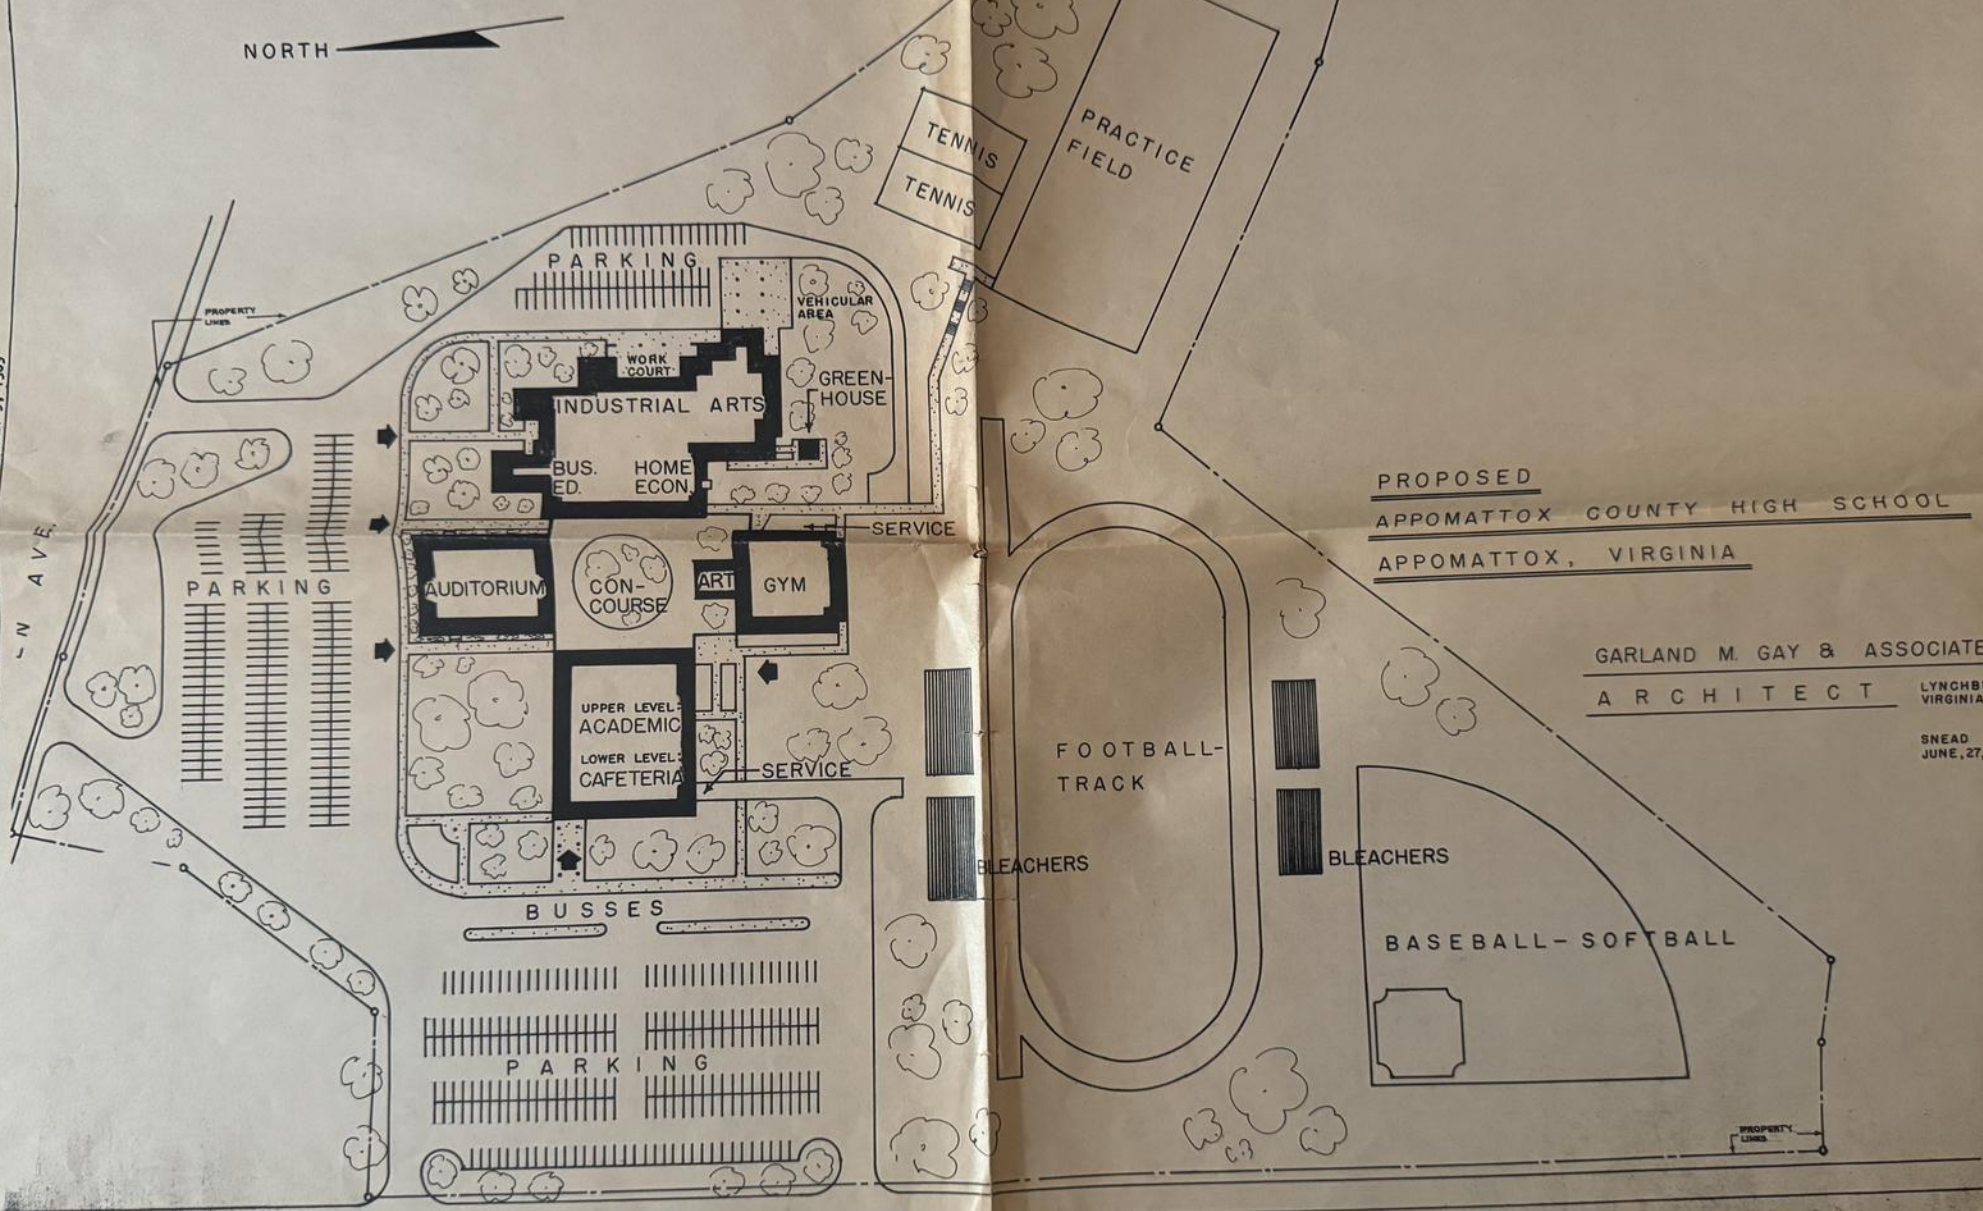

NORTH

PROPOSED
APPOMATTOX COUNTY HIGH SCHOOL
APPOMATTOX, VIRGINIA

GARLAND M. GAY & ASSOCIATES
ARCHITECT
 LYNCHBURG,
 VIRGINIA

SNEAD
 JUNE, 27, 1969

VA. ROUTE 727