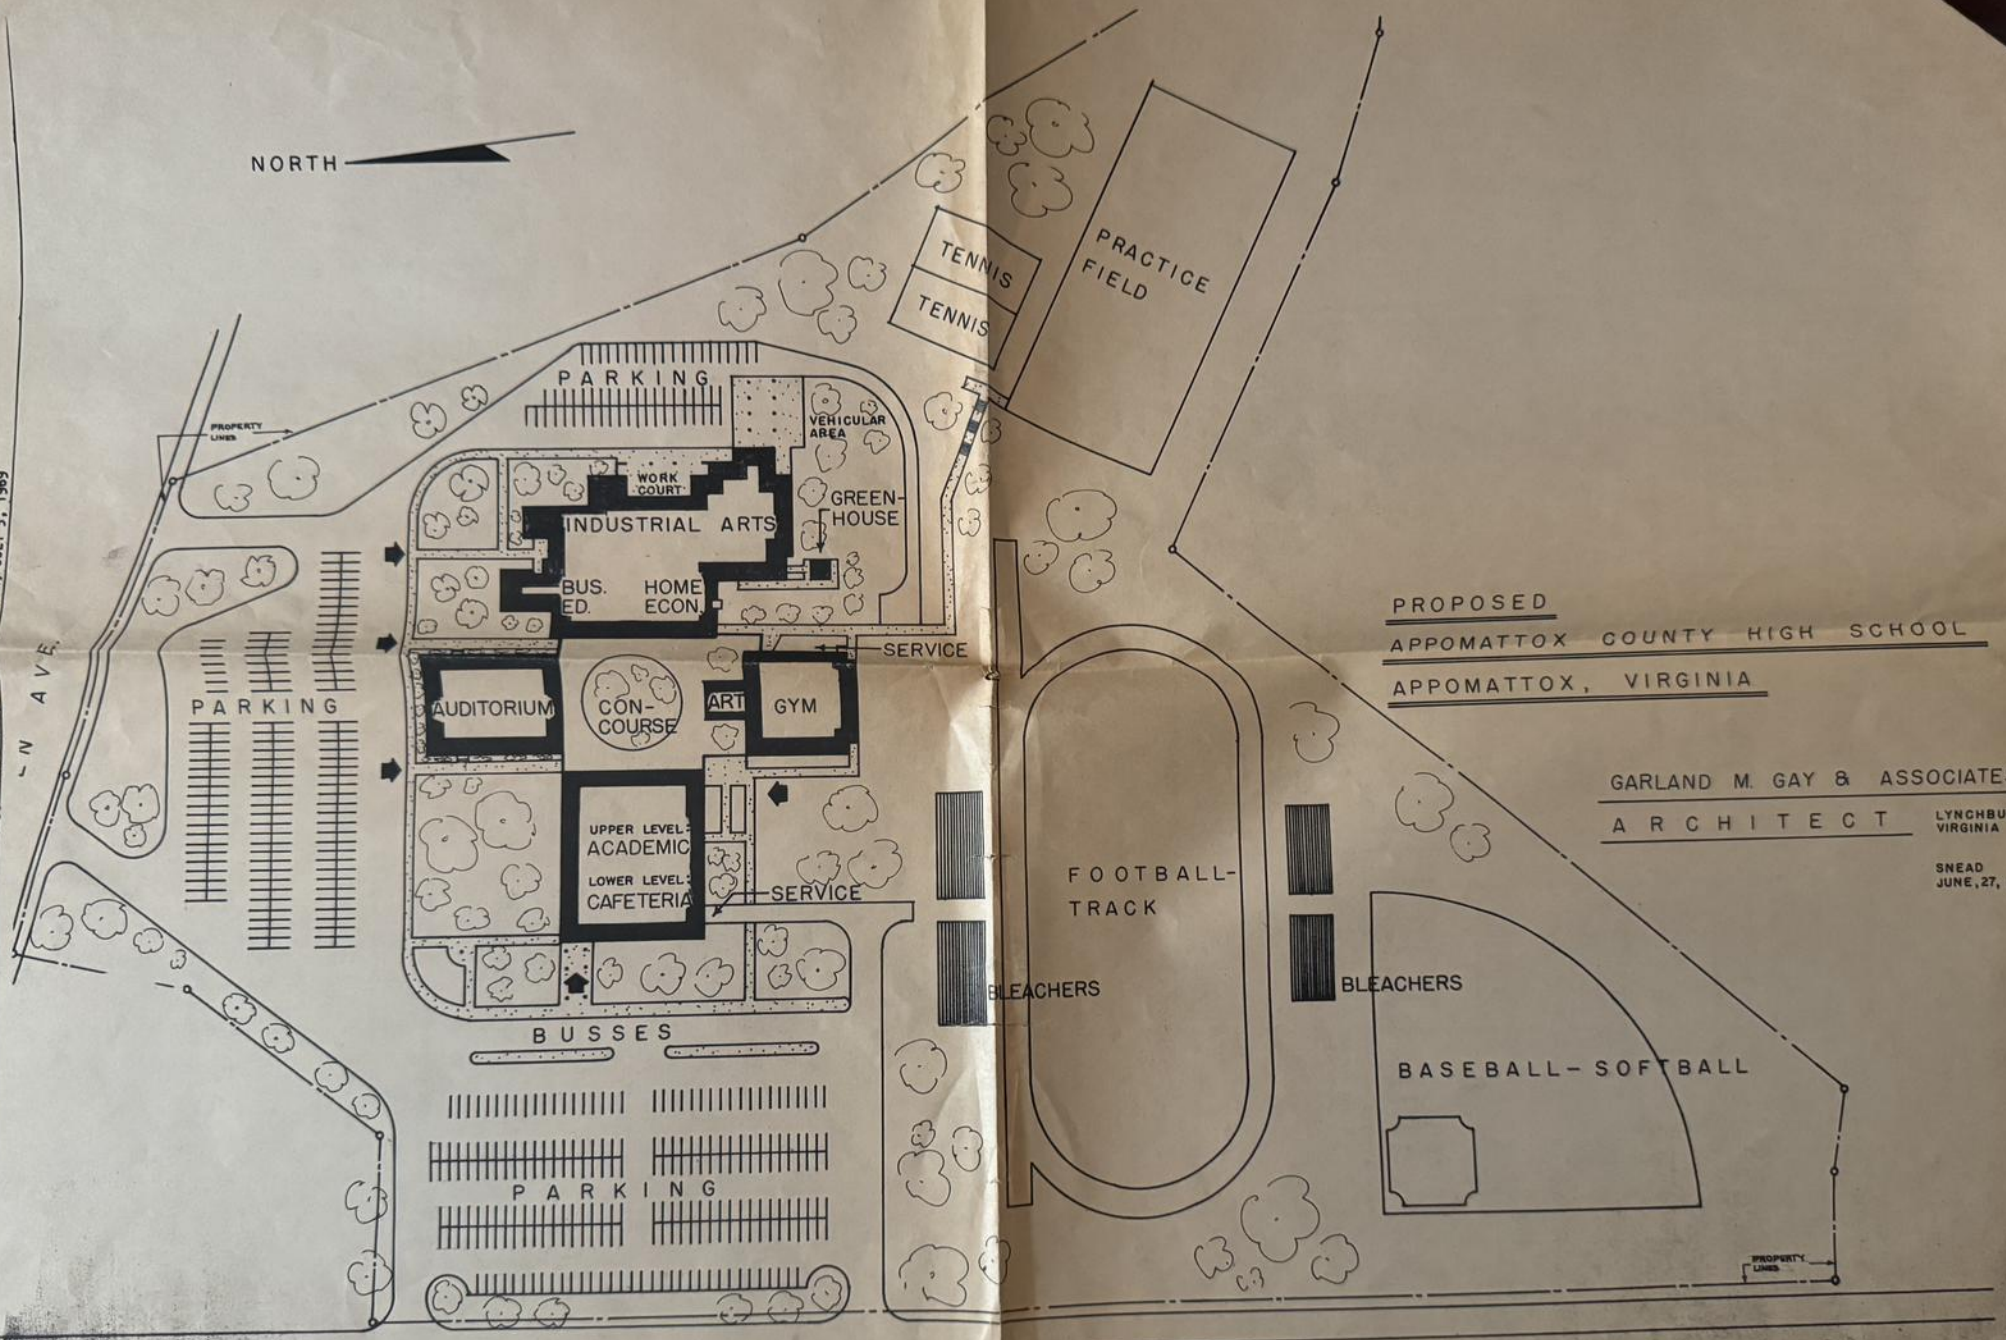

83745

PROPOSED
APPOMATTOX COUNTY HIGH SCHOOL
APPOMATTOX, VIRGINIA

GARLAND M. GAY & ASSOCIATES
ARCHITECT LYNCHBURG, VIRGINIA

SNEAD
JUNE, 27, 1969

VA. ROUTE 727